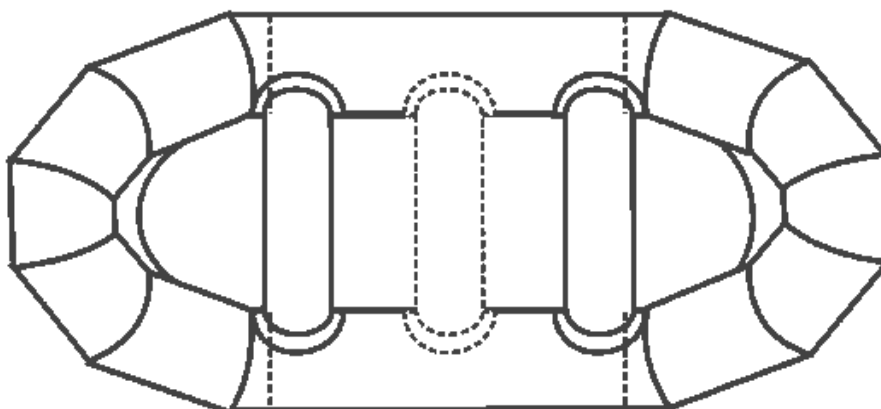

## White water rafts - Specifications

### Standard Features

- Orca Hypalon Fabric
- Dropstitch Floor
- Full strength Baffles positioned such that the raft will get you home even with a damaged chamber
- Dovetailed Cross-tubes with Bladders
- Hand-made Handles and "D" Rings.
- Super 6 Pump

	Eurocraft 12	Eurocraft 13	Eurocraft 14	Eurocraft 15	Eurocraft 16	Eurocraft 17	Eurocraft 18
Crew Capacity	3-5	4-7	5-8	6-10	7-12	10-14	12-18
Length	3.65m	4.0m	4.25m	4.65m	4.95m	5.25m	5.50m
Width	1.75m	1.75m	2.00m	2.10m	2.24m	2.30m	2.36m
Main Tube Dia.	0.45m	0.45m	0.50m	0.53m	0.53m	0.53m	0.61m
Approx. Wt.	39kg	47kg	63kg	68kg	74kg	79kg	96kg
No. of Air Chambers	4	4	4	4	4	4	6
Std.No. Cross-tubes	2-3	2	2	2	2	2	2
Cross-tubes Dia.	0.30m	0.30m	0.33m	0.33m	0.33m	0.33m	0.40m
No. 50mm D Rings	2	2	12	14	14	16	16
No. 75mm D Rings	-	-	2	2	2	2	2
No. 25mm Loops	14	14	2	2	2	2	2
No. Handles	4	4	6	6	6	8	8